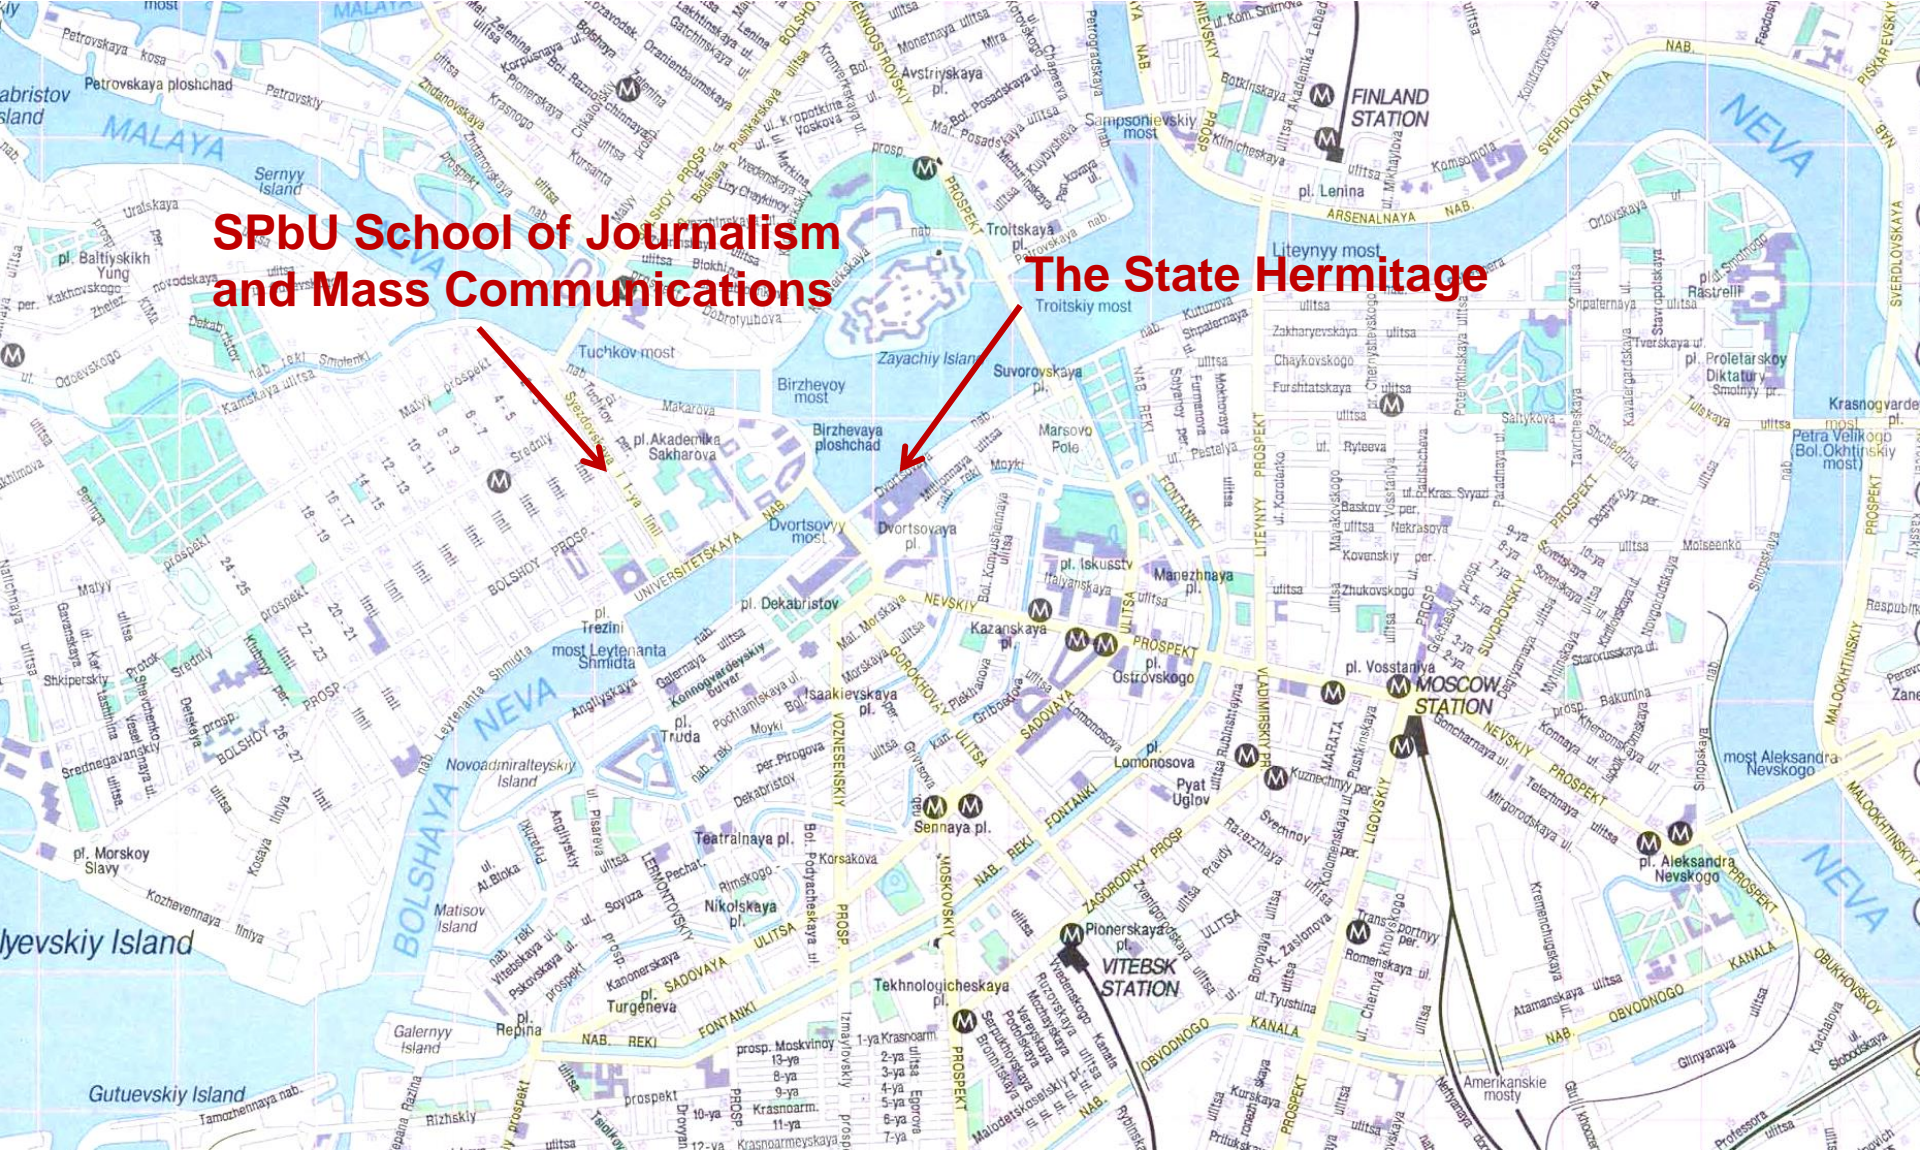

SPbU School of Journalism and Mass Communications

The State Hermitage

...but the closest attractions are next door